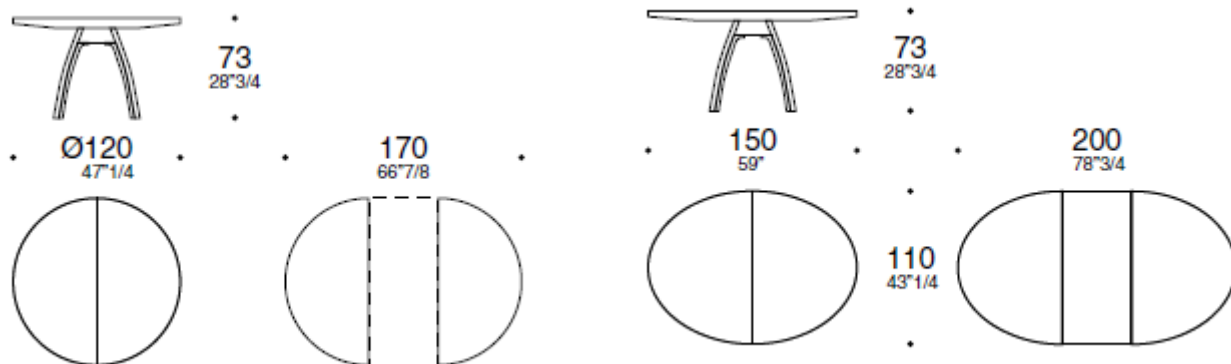

BRAMANTE *Design Enrico Tonucci*

Article: EXTENDABLE ROUND OR OVAL TABLE

Extendable round or oval table in solid wood, with veneered top. Its particular central base ensures stability and allows complete flexibility of seating arrangements.

TECHNICAL CHARACTERISTICS

Structure in solid wood with veneered top.

DIMENSIONS

FINISHES

Base: solid barrique oak-wood or open pore oak in white or dark grey lacquer.

Top: lacquered in open pore white or dark grey.